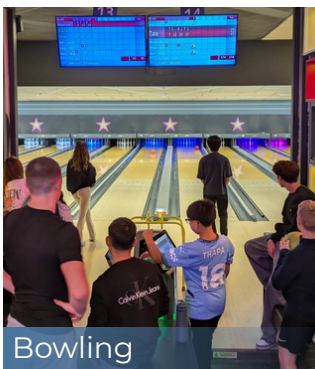

Trips and Activities

Our new weekend activity schedule is working really well and we are delighted that the boarders have been able to enjoy such a wide range of trips and activities. From Reading to Portsmouth, Winchester to Guildford, doing everything from shopping to laser tag, trampolining to paintballing, it's been action-packed and loads of fun. See highlights on the next page!

We're sure she is going to be an asset to our team and we extend her a very warm welcome.

Paintballing

Cake Baking

Hans Zimmer Concert

Thruxton Circuit

Bowling

Pizza Making

Woking Football